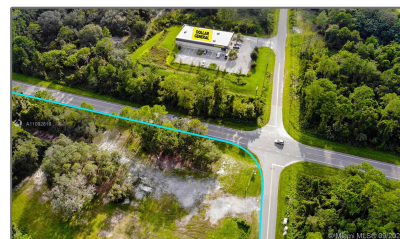

Commercial Land For Sale

- 213 Clifton Rd, Cresent City, Florida 32112

Basic

Property Type: **Commercial Land**

Listing Type: **For Sale**

Listing ID: **A11092819**

Price: **\$465,000**

Lot Area: **468,707 Sqft**

Address

Country: **US**

State: **FL**

County: **Putnam County**

City: **Cresent City**

Zipcode: **32112**

Street: **213 Clifton Rd**

Floor Number: **0**