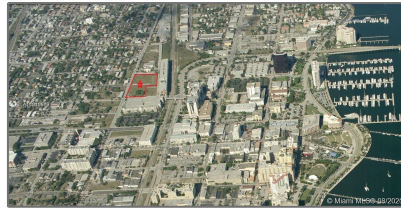

Commercial Land For Sale

- 410 - 510 N Rosemary Ave, West Palm Beach,
Florida 33401

Basic

Property Type: **Commercial Land**

Listing Type: **For Sale**

Listing ID: **A11010619**

Price: **\$16,500,000**

Lot Area: **49,106 Sqft**

Address

Country: **US**

State: **FL**

County: **Palm Beach County**

City: **West Palm Beach**

Zipcode: **33401**

Street: **410 - 510 N
Rosemary Ave**

Building Name: **CLOWS ADD TO
WPB**