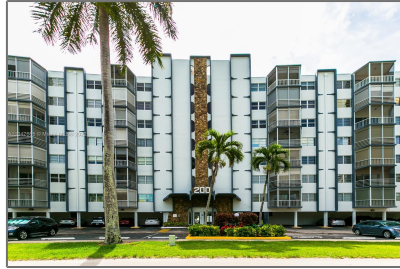

Residential For Sale

850 Sqft - 200 Diplomat Pkwy # 227, Hallandale Beach, Florida 33009

Basic

Property Type:	Residential
Listing Type:	For Sale
Listing ID:	A11042665
Price:	\$189,000
Bedrooms:	1
Bathrooms:	1
Half Bathrooms:	1
Square Footage:	850 Sqft
Year Built:	1970
Lot Area:	850 Sqft

Address

Country:	US
State:	FL
County:	Broward County
City:	Hallandale Beach
Zipcode:	33009
Street:	200 Diplomat Pkwy # 227
Building Name:	FAIRWAYS RIVIERA CONDO

Features

✓	Heating System:	Central
✓	Cooling System:	Central Air, Electric
✓	View:	Lake, Golf View
✓	Patio:	Patio, Screened Porch