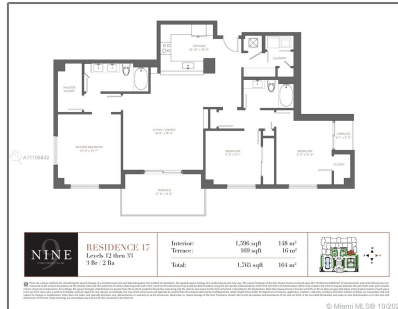

Residential For Sale

1,438 Sqft - 999 SW 1st Ave # 2817, Miami, Florida 33130

Basic

Property Type:	Residential
Listing Type:	For Sale
Listing ID:	A11105842
Price:	\$949,000
Bedrooms:	3
Bathrooms:	2
Square Footage:	1,438 Sqft
Year Built:	2015
Lot Area:	1,438 Sqft

Address

Country:	US
State:	FL
County:	Miami-Dade County
City:	Miami
Zipcode:	33130
Street:	999 SW 1st Ave # 2817
Building Name:	NINE AT MARY BRICKELL
Floor Number:	0

Features

<input checked="" type="checkbox"/>	Heating System:	Central
<input checked="" type="checkbox"/>	Cooling System:	Central Air
<input checked="" type="checkbox"/>	View:	Bay, Water View, Skyline
<input checked="" type="checkbox"/>	Pet Allowed:	Restrictions Or Possible Restrictions
<input checked="" type="checkbox"/>	Furnished:	Furnished