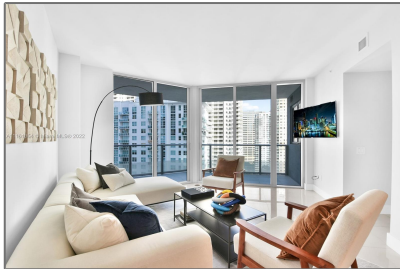

# Residential Lease For Rent

1,012 Sqft - 1300 Brickell Bay Dr # 1910, Miami, Florida 33131