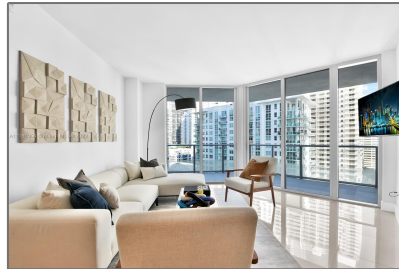

# Residential Lease For Rent

1,012 Sqft - 1300 Brickell Bay Dr # 1910, Miami, Florida 33131