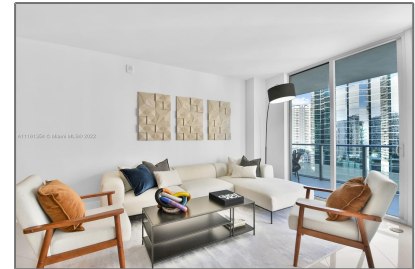

# Residential Lease For Rent

1,012 Sqft - 1300 Brickell Bay Dr # 1910, Miami, Florida 33131