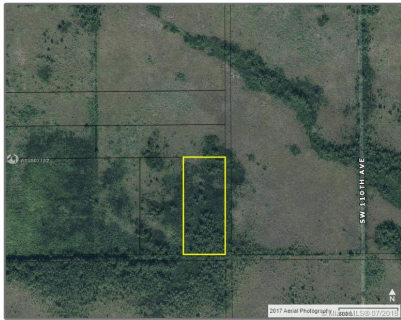

# Commercial Land For Sale

- SW 350/352, Homestead, Florida 33035

## Basic

Property Type: **Commercial Land**

Listing Type: **For Sale**

Listing ID: **A10507752**

Price: **\$525,000**

Lot Area: **403,191 Sqft**

## Address

Country: **US**

State: **FL**

County: **Miami-Dade County**

City: **Homestead**

Zipcode: **33035**

Street: **SW 350/352**

Building Name: **MIAMI LAND & DEVELOPMENT**