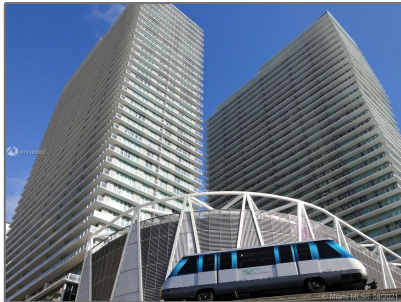

Residential For Sale

1,012 Sqft - 1111 SW 1st Ave, Miami, Florida
33130

Basic

Property Type:	Residential
Listing Type:	For Sale
Listing ID:	A11080883
Price:	\$445,000
Bedrooms:	2
Bathrooms:	2
Square Footage:	1,012 Sqft
Year Built:	2008
Lot Area:	1,012 Sqft

Address

Country:	US
State:	FL
County:	Miami-Dade County
City:	Miami
Zipcode:	33130
Street:	1111 SW 1st Ave
Building Name:	THE AXIS ON BRICKELL II C
Floor Number:	0

Features

✓ Heating System:	Central, Electric
✓ Cooling System:	Central Air, Electric
✓ View:	Other View, Skyline
✓ Pet Allowed:	Restrictions Or Possible Restrictions