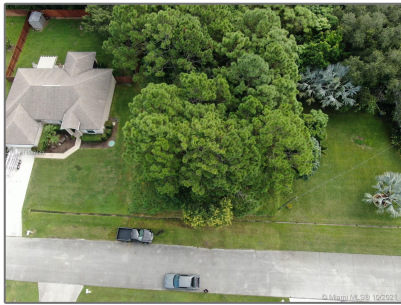

Land/boat Docks For Sale

- 5495 NW Thyer Cir, Port St. Lucie, Florida 34983

Basic

Property Type:	Land/boat Docks
Listing Type:	For Sale
Listing ID:	A11087440
Price:	\$110,000
Lot Area:	10,000 Sqft

Address