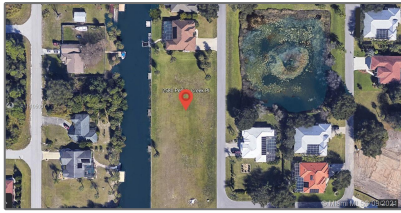

Land/boat Docks For Sale

- 2580 Pebble Creek Pl, Port Charlotte, Florida
33948

Basic

Property Type:	Land/boat Docks
Listing Type:	For Sale
Listing ID:	A11105067
Price:	\$154,900
Lot Area:	11,390 Sqft

Features

View:

Canal View

Address

Country:	US
State:	FL
County:	Charlotte County
City:	Port Charlotte
Zipcode:	33948
Street:	2580 Pebble Creek Pl
Building Name:	Port Charlotte Sect 31
Floor Number:	0

Agent

Svetlana Costantini