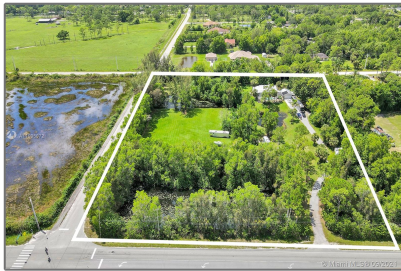

Commercial Land For Sale

- 14545 Hamlin Blvd, Loxahatchee, Florida 33470

Basic

Property Type: **Commercial Land**

Listing Type: **For Sale**

Listing ID: **A11095872**

Price: **\$1,900,000**

Lot Area: **114,563 Sqft**

Address

Country: **US**

State: **FL**

County: **Palm Beach County**

City: **Loxahatchee**

Zipcode: **33470**

Street: **14545 Hamlin Blvd**

Floor Number: **0**