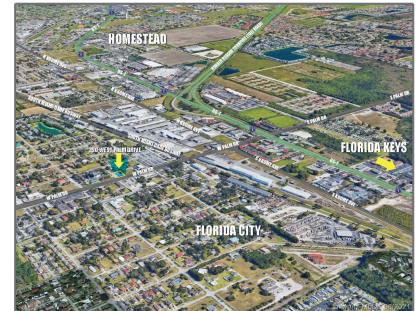

Commercial Land For Sale

- 390 W Palm Drive, Florida City, Florida 33034

Basic

Property Type: **Commercial Land**

Listing Type: **For Sale**

Listing ID: **A11079942**

Price: **\$80,000**

Lot Area: **14,500 Sqft**

Address

Country: **US**

State: **FL**

County: **Miami-Dade County**

City: **Florida City**

Zipcode: **33034**

Street: **390 W Palm Drive**

Building Name: **TOWN OF FLORIDA CITY**