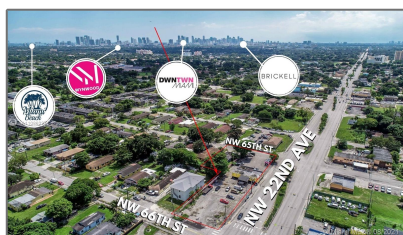

# Commercial Land For Sale

- 6515 NW 22nd Ave, Miami, Florida 33147

## Basic

Property Type: **Commercial Land**

Listing Type: **For Sale**

Listing ID: **A11086227**

Price: **\$1,500,000**

Year Built: **1948**

Lot Area: **29,126 Sqft**

## Address

Country: **US**

State: **FL**

County: **Miami-Dade County**

City: **Miami**

Zipcode: **33147**

Street: **6515 NW 22nd Ave**

Floor Number: **0**