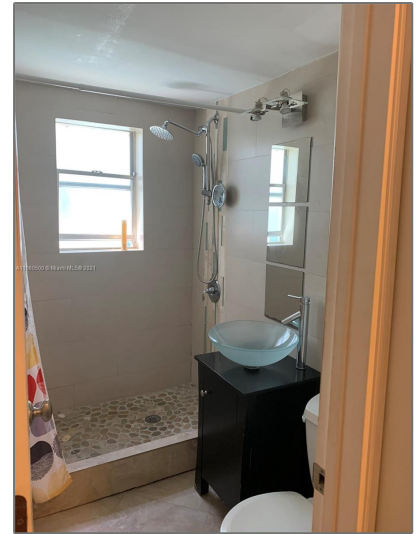

Residential For Sale

428 Sqft - 1555 Pennsylvania Ave # 107, Miami Beach, Florida 33139

Basic

Property Type:	Residential
Listing Type:	For Sale
Listing ID:	A11060500
Price:	\$200,000
Bedrooms:	1
Bathrooms:	1
Square Footage:	428 Sqft
Year Built:	1947
Lot Area:	428 Sqft