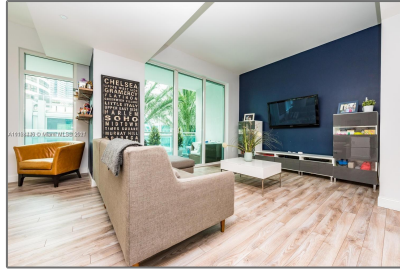

Residential Lease For Rent

1,435 Sqft - 950 Brickell Bay Dr # 201, Miami, Florida 33131

Basic

Property Type: **Residential Lease**

Listing Type: **For Rent**

Listing ID: **A11128446**

Price: **\$4,500**

Bedrooms: **2**