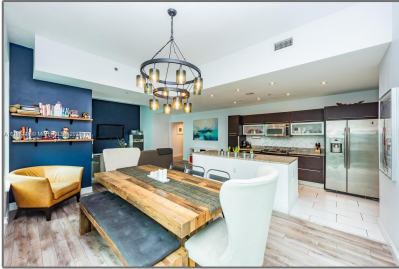

Residential Lease For Rent

1,435 Sqft - 950 Brickell Bay Dr # 201, Miami, Florida 33131

Basic

Property Type: **Residential Lease**

Listing Type: **For Rent**

Listing ID: **A11128446**

Price: **\$4,500**

Bedrooms: **2**