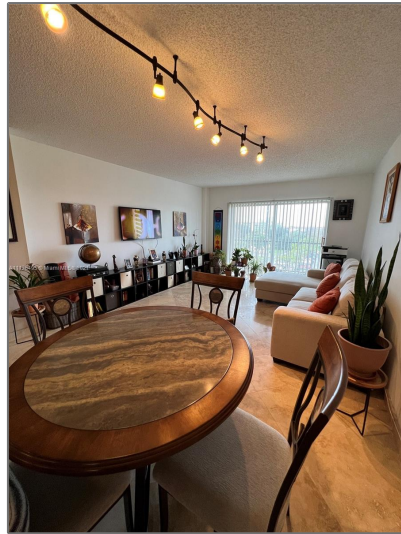

Residential For Sale

675 Sqft - 4174 Inverrary Dr # 609, Lauderdale Hill, Florida 33319

Basic

Property Type: **Residential**

Listing Type: **For Sale**

Listing ID: **A11138495**

Price: **\$98,000**

Bedrooms: **1**