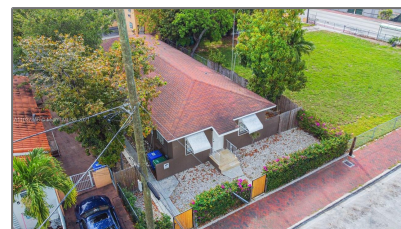

Residential Income For Sale

1,800 Sqft - 635 SW 16th Ave, Miami, Florida 33135

Basic

Property Type: **Residential Income**

Listing Type: **For Sale**

Listing ID: **A11037846**

Price: **\$925,000**

Square Footage: **1,800 Sqft**

Year Built: **1948**

Lot Area: **1,800 Sqft**

Address

Country: **US**

State: **FL**

County: **Miami-Dade County**

City: **Miami**

Zipcode: **33135**