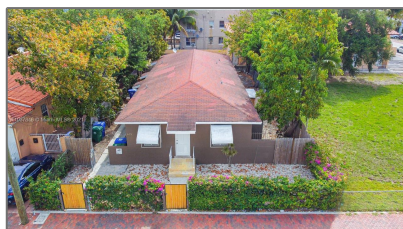

Residential Income For Sale

1,800 Sqft - 635 SW 16th Ave, Miami, Florida 33135

Basic

Property Type: **Residential Income**

Listing Type: **For Sale**

Listing ID: **A11037846**

Price: **\$925,000**

Square Footage: **1,800 Sqft**

Year Built: **1948**

Lot Area: **1,800 Sqft**

Address

Country: **US**

State: **FL**

County: **Miami-Dade County**

City: **Miami**

Zipcode: **33135**