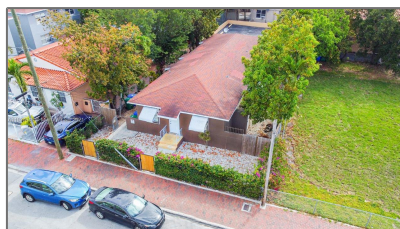

Residential Income For Sale

1,800 Sqft - 635 SW 16th Ave, Miami, Florida 33135

Basic

Property Type: **Residential Income**

Listing Type: **For Sale**

Listing ID: **A11037846**

Price: **\$925,000**

Square Footage: **1,800 Sqft**

Year Built: **1948**

Lot Area: **1,800 Sqft**

Address

Country: **US**

State: **FL**

County: **Miami-Dade County**

City: **Miami**

Zipcode: **33135**