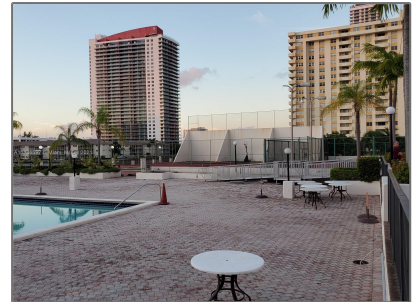

Residential Lease For Rent

1,300 Sqft - 1865 S Ocean Dr # 8N, Hallandale
Beach, Florida 33009

Basic

Property Type: **Residential Lease**

Listing Type: **For Rent**

Listing ID: **A11136597**

Price: **\$1,900**

City: **Hallandale Beach**

Zipcode: **33009**

Street: **1865 S Ocean Dr #
8N**

Features

Swimming Pool: **Above Ground**

View: **Intracoastal View, Water,
Canal**

Furnished: **Furnished**

Building Name: **PRINCE GEORGE
CONDO**