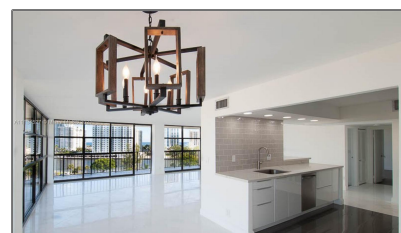

Residential For Sale

1,430 Sqft - 600 Parkview Dr # 810, Hallandale Beach, Florida 33009

Basic

Property Type:	Residential
Listing Type:	For Sale
Listing ID:	A11134527
Price:	\$525,000
Bedrooms:	2
Bathrooms:	2
Square Footage:	1,430 Sqft
Year Built:	1979
Lot Area:	1,430 Sqft