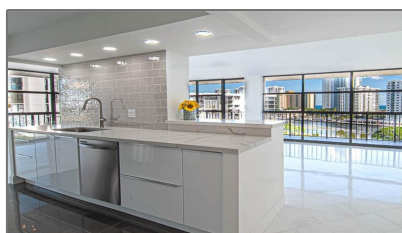

Residential For Sale

1,430 Sqft - 600 Parkview Dr # 810, Hallandale Beach, Florida 33009

Basic

Property Type:	Residential
Listing Type:	For Sale
Listing ID:	A11134527
Price:	\$525,000
Bedrooms:	2
Bathrooms:	2
Square Footage:	1,430 Sqft
Year Built:	1979
Lot Area:	1,430 Sqft