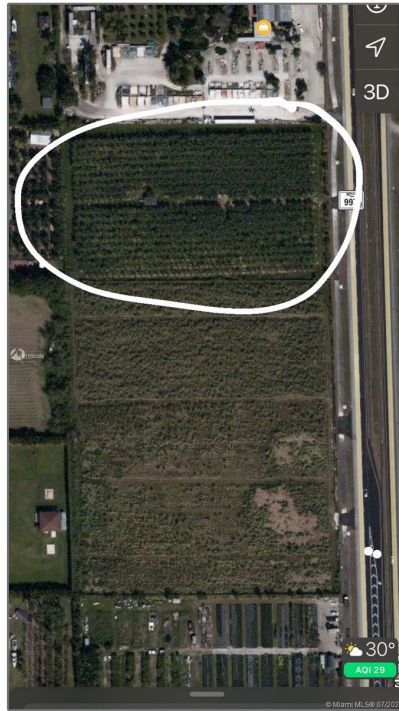

Commercial Land For Sale

- 148 SW KROME AVE, Miami, Florida 33196

Basic

Property Type: **Commercial Land**

Listing Type: **For Sale**

Listing ID: **A11064366**

Price: **\$2,200,000**

Lot Area: **184,956 Sqft**

Address

Country: **US**

State: **FL**

County: **Miami-Dade County**

City: **Miami**

Zipcode: **33196**

Street: **148 SW KROME
AVE**

Floor Number: **0**