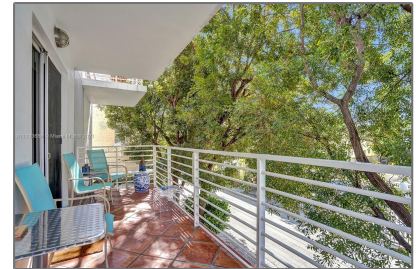

Residential For Sale

1,088 Sqft - 836 Pennsylvania Ave # C, Miami Beach, Florida 33139

Basic

Property Type:	Residential
Listing Type:	For Sale
Listing ID:	A11133688
Price:	\$449,000
Bedrooms:	2
Bathrooms:	2
Square Footage:	1,088 Sqft
Year Built:	2005
Lot Area:	1,310 Sqft

Address

Country:	US
State:	FL
County:	Miami-Dade County
City:	Miami Beach
Zipcode:	33139
Street:	836 Pennsylvania Ave # C
Building Name:	THE WINDSOR CONDO
Floor Number:	0

Features

<input checked="" type="checkbox"/>	Heating System:	Central
<input checked="" type="checkbox"/>	Cooling System:	Central Air
<input checked="" type="checkbox"/>	View:	Other View
<input checked="" type="checkbox"/>	Pet Allowed:	Restrictions Or Possible Restrictions