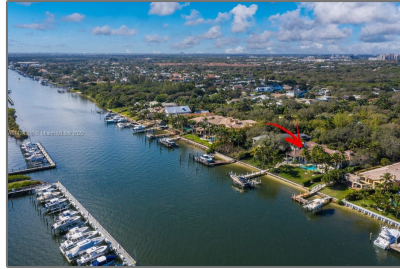

Residential For Sale

7,011 Sqft - 2270 Wilsee Road, Palm Beach Gardens, Florida 33410

Basic

Property Type:	Residential
Listing Type:	For Sale
Listing ID:	A11134868
Price:	\$9,900,000
Bedrooms:	6
Bathrooms:	6
Square Footage:	7,011 Sqft
Year Built:	1996
Lot Area:	45,423 Sqft

Address

Country:	US
State:	FL
County:	Palm Beach County
City:	Palm Beach Gardens
Zipcode:	33410
Street:	2270 Wilsee Road
Building Name:	Palm Beach Gardens
Floor Number:	0

Features

✓	Swimming Pool:	Heated
✓	Heating System:	Central
✓	Cooling System:	Central Air
✓	View:	Intracoastal View
✓	Pet Allowed:	
✓	Patio:	Patio