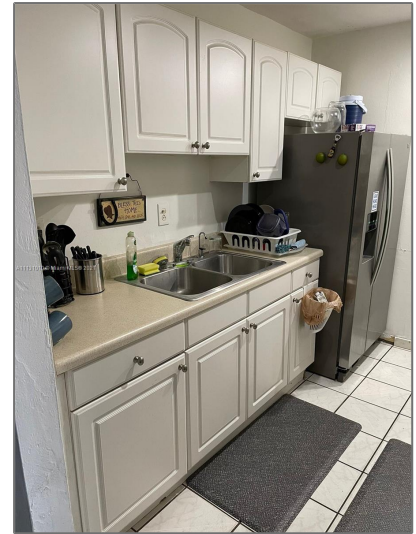

Residential For Sale

955 Sqft - 10800 SW 88th St # 012, Miami,
Florida 33176

Basic

| | |
|-----------------|--------------------|
| Property Type: | Residential |
| Listing Type: | For Sale |
| Listing ID: | A11131010 |
| Price: | \$240,000 |
| Bedrooms: | 2 |
| Bathrooms: | 2 |
| Square Footage: | 955 Sqft |
| Year Built: | 1968 |
| Lot Area: | 955 Sqft |