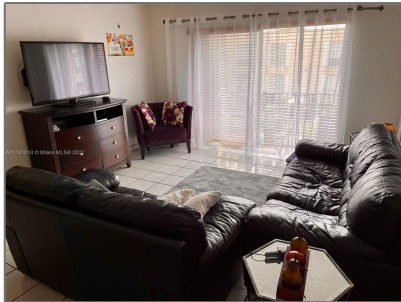

Residential For Sale

955 Sqft - 10800 SW 88th St # 012, Miami,
Florida 33176

Basic

| | |
|-----------------|--------------------|
| Property Type: | Residential |
| Listing Type: | For Sale |
| Listing ID: | A11131010 |
| Price: | \$240,000 |
| Bedrooms: | 2 |
| Bathrooms: | 2 |
| Square Footage: | 955 Sqft |
| Year Built: | 1968 |
| Lot Area: | 955 Sqft |