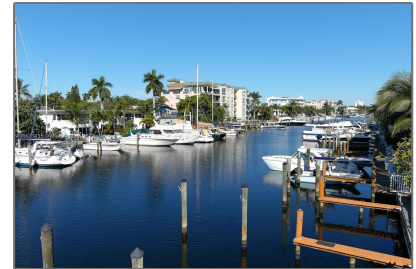

Residential For Sale

3,131 Sqft - 141 W Isle Of Venice Dr, Fort Lauderdale, Florida 33301

Basic

Property Type: **Residential**

Listing Type: **For Sale**

Listing ID: **A11131435**

Price: **\$2,350,000**

Bedrooms: **3**

View: **Pool Area View, Canal, Skyline**

Pet Allowed: **Dogs Ok**

Address

Country: **US**

State: **FL**

County: **Broward County**

City: **Fort Lauderdale**

Zipcode: **33301**