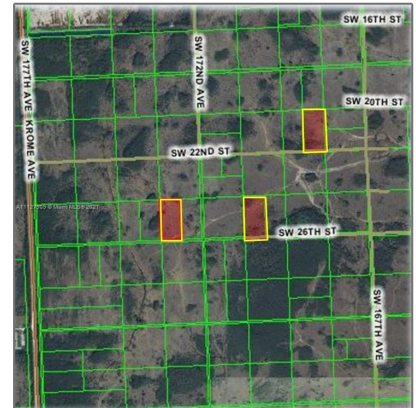

# Commercial Land For Sale

- SW 22nd ST, Miami, Florida 33185

## Basic

Property Type:	<b>Commercial Land</b>
Listing Type:	<b>For Sale</b>
Listing ID:	<b>A11127509</b>
Price:	<b>\$215,000</b>
Lot Area:	<b>217,800 Sqft</b>

## Address

Country:	<b>US</b>
State:	<b>FL</b>
County:	<b>Miami-Dade County</b>
City:	<b>Miami</b>
Zipcode:	<b>33185</b>
Street:	<b>SW 22nd ST</b>
Building Name:	<b>MIAMI EVGLADE LAND COMPAN</b>
Floor Number:	<b>0</b>