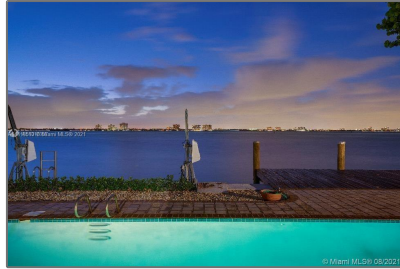

# Residential For Sale

3,260 Sqft - 925 N Shore Dr, Miami Beach, Florida  
33141