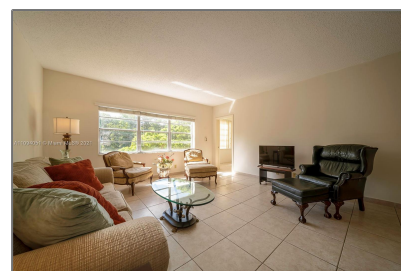

Residential For Sale

932 Sqft - 6731 Cypress Rd # 306, Plantation,
Florida 33317

Basic

Property Type: **Residential**

Listing Type: **For Sale**

Listing ID: **A11094051**

Price: **\$115,000**

Bedrooms: **1**