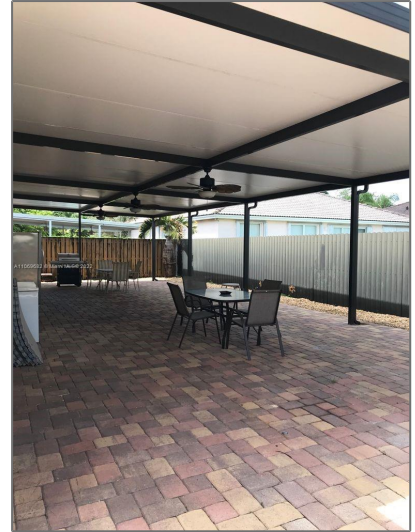

# Residential For Sale

1,930 Sqft - 14342 SW 159th Ct, Miami, Florida  
33196