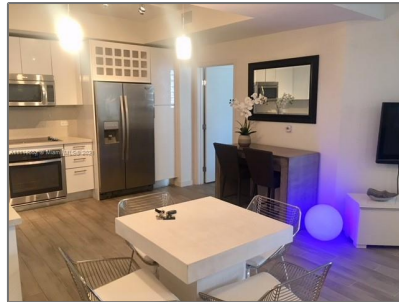

Residential Lease For Rent

760 Sqft - 999 SW 1st Ave # 1601, Miami, Florida
33130

Basic

Property Type: **Residential Lease**

Listing Type: **For Rent**

Listing ID: **A11116652**

Price: **\$3,700**

Bedrooms: **1**