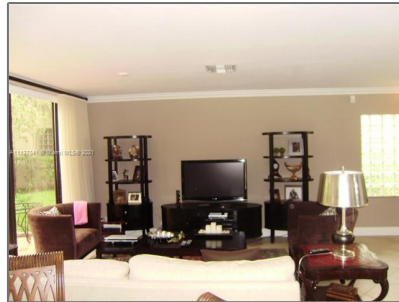

## Basic

Property Type:	<b>Residential Lease</b>
Listing Type:	<b>For Rent</b>
Listing ID:	<b>A11137841</b>
Price:	<b>\$3,500</b>
Bedrooms:	<b>4</b>
Bathrooms:	<b>2</b>
Half Bathrooms:	<b>1</b>
Square Footage:	<b>2,104 Sqft</b>
Year Built:	<b>1991</b>
Lot Area:	<b>3,894 Sqft</b>