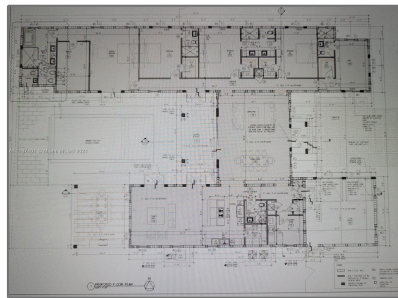

## Basic

Property Type:	<b>Land/boat Docks</b>
Listing Type:	<b>For Sale</b>
Listing ID:	<b>A11137401</b>
Price:	<b>\$1,299,000</b>
Lot Area:	<b>16,200 Sqft</b>