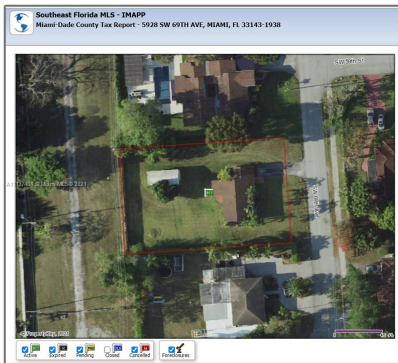

# Land/boat Docks For Sale

- 5928 SW 69th Ave, Miami, Florida 33143

## Basic

Property Type:	<b>Land/boat Docks</b>
Listing Type:	<b>For Sale</b>
Listing ID:	<b>A11137401</b>
Price:	<b>\$1,299,000</b>
Lot Area:	<b>16,200 Sqft</b>

## Address

Country:	<b>US</b>
State:	<b>FL</b>
County:	<b>Miami-Dade County</b>
City:	<b>Miami</b>
Zipcode:	<b>33143</b>
Street:	<b>5928 SW 69th Ave</b>
Building Name:	<b>CAROLE HELMS MANOR</b>
Floor Number:	<b>0</b>