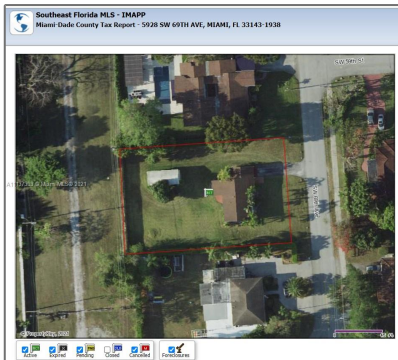

Residential For Sale

1,000 Sqft - 5928 SW 69th Ave, Miami, Florida
33143

Basic

Property Type:	Residential
Listing Type:	For Sale
Listing ID:	A11137393
Price:	\$1,299,000
Bedrooms:	2
Bathrooms:	1
Square Footage:	1,000 Sqft
Year Built:	1954
Lot Area:	16,200 Sqft

Address

Country:	US
State:	FL
County:	Miami-Dade County
City:	Miami
Zipcode:	33143
Street:	5928 SW 69th Ave
Building Name:	CAROLE HELMS MANOR

Features

<input checked="" type="checkbox"/>	Heating System:	Central, Electric
<input checked="" type="checkbox"/>	Cooling System:	Central Air, Electric
<input checked="" type="checkbox"/>	View:	Garden