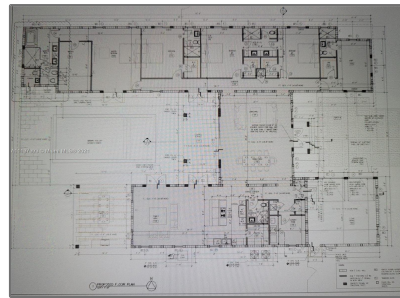

Residential For Sale

1,000 Sqft - 5928 SW 69th Ave, Miami, Florida
33143

Basic

Property Type:	Residential
Listing Type:	For Sale
Listing ID:	A11137393
Price:	\$1,299,000
Bedrooms:	2
Bathrooms:	1
Square Footage:	1,000 Sqft
Year Built:	1954
Lot Area:	16,200 Sqft

Address

Country:	US
State:	FL
County:	Miami-Dade County
City:	Miami
Zipcode:	33143
Street:	5928 SW 69th Ave
Building Name:	CAROLE HELMS MANOR

Features

<input checked="" type="checkbox"/>	Heating System:	Central, Electric
<input checked="" type="checkbox"/>	Cooling System:	Central Air, Electric
<input checked="" type="checkbox"/>	View:	Garden