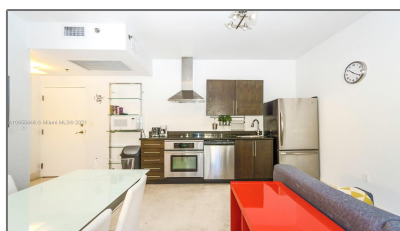

Residential For Sale

518 Sqft - 1300 Pennsylvania Ave # 303, Miami Beach, Florida 33139

Basic

Property Type:	Residential
Listing Type:	For Sale
Listing ID:	A10955848
Price:	\$229,000
Bedrooms:	1
Bathrooms:	1
Square Footage:	518 Sqft
Year Built:	1936
Lot Area:	518 Sqft