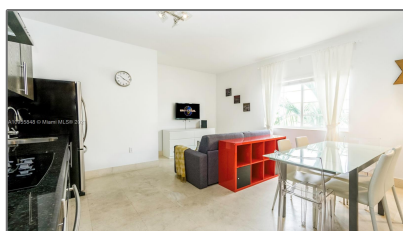

Residential For Sale

518 Sqft - 1300 Pennsylvania Ave # 303, Miami Beach, Florida 33139

Basic

Property Type:	Residential
Listing Type:	For Sale
Listing ID:	A10955848
Price:	\$229,000
Bedrooms:	1
Bathrooms:	1
Square Footage:	518 Sqft
Year Built:	1936
Lot Area:	518 Sqft