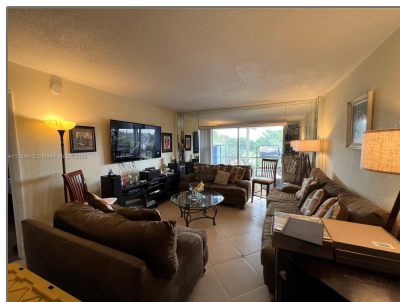

Residential For Sale

972 Sqft - 4174 Inverrary Dr # 412, Lauderdale, Florida 33319

Basic

Property Type:	Residential
Listing Type:	For Sale
Listing ID:	A11138415
Price:	\$107,000
Bedrooms:	2
Bathrooms:	2
Square Footage:	972 Sqft
Year Built:	1974
Lot Area:	972 Sqft