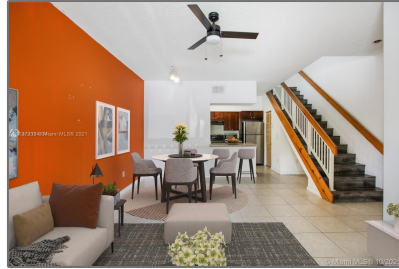

Residential Lease For Rent

887 Sqft - 18352 NW 68th Ave # D, Hialeah,
Florida 33015

Basic

Property Type: **Residential Lease**

Listing Type: **For Rent**

Listing ID: **A11137203**

Price: **\$1,800**

Bedrooms: **1**

Zipcode: **33015**

Street: **18352 NW 68th Ave
D**

Building Name: **LA HACIENDA
COUNTRY CLUB**

Floor Number: **0**

Features

<input checked="" type="checkbox"/>	View:	Other
<input checked="" type="checkbox"/>	Pet Allowed:	Restrictions Or Possible Restrictions
<input checked="" type="checkbox"/>	Patio:	Patio
<input checked="" type="checkbox"/>	Furnished:	Furnished