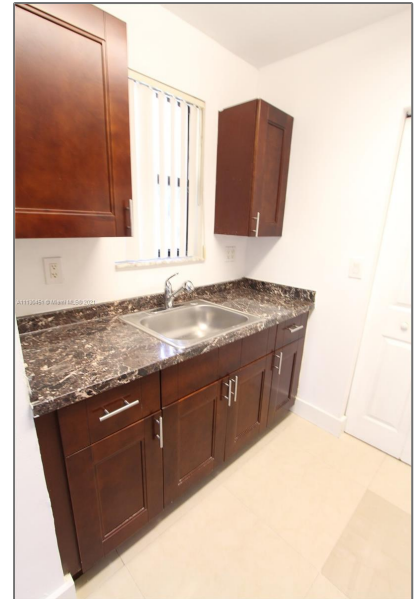

Residential Lease For Rent

758 Sqft - 690 NW 114th Ave # 202, Sweetwater,
Florida 33172

Basic

Property Type:	Residential Lease
Listing Type:	For Rent
Listing ID:	A11130451
Price:	\$1,650
Bedrooms:	2
Bathrooms:	1
Half Bathrooms:	1
Square Footage:	758 Sqft
Year Built:	1986