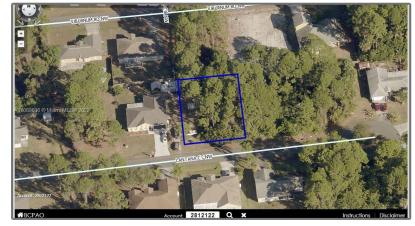

Land/boat Docks For Sale

- 1741 LANTANA CT, Palm Bay, Florida 32907

Basic

Property Type:	Land/boat Docks
Listing Type:	For Sale
Listing ID:	A11069606
Price:	\$36,000

Address

Country:	US
State:	FL
County:	Brevard County
City:	Palm Bay
Zipcode:	32907
Street:	1741 LANTANA CT
Building Name:	PORT MALABAR UNIT 41
Floor Number:	0