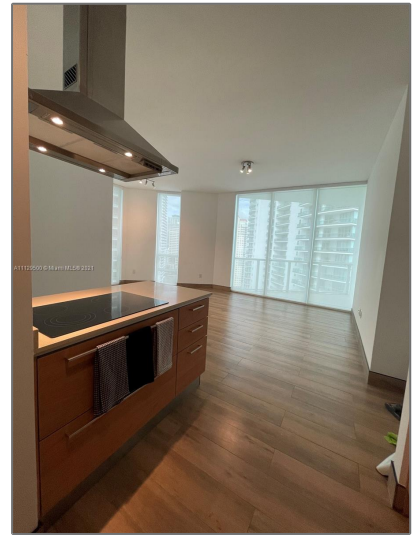

Residential Lease For Rent

1,110 Sqft - 218 SE 14 ST, Miami, Florida 33131

Basic

Property Type: **Residential Lease**

Listing Type: **For Rent**

Listing ID: **A11129500**

Price: **\$5,250**

Bedrooms: **2**

Bathrooms: **2**

Square Footage: **1,110 Sqft**

Year Built: **2006**

Address

Country: **US**

State: **FL**

County: **Miami-Dade County**

City: **Miami**

Zipcode: **33131**

Street: **218 SE 14 ST**

Building Name: **THE EMERALD AT**

Features

✓	Swimming Pool:	Community
✓	Heating System:	Central
✓	Cooling System:	Central Air
✓	View:	Bay
✓	Pet Allowed:	Restrictions Or Possible Restrictions
✓	Furnished:	Unfurnished