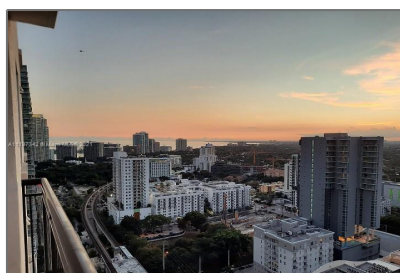

Residential Lease For Rent

1,274 Sqft - 999 SW 1st Ave # 2705, Miami,
Florida 33130

Basic

Property Type: **Residential Lease**

Listing Type: **For Rent**

Listing ID: **A11137342**

Price: **\$4,200**

Bedrooms: **2**

Zipcode: **33130**

Street: **999 SW 1st Ave #
2705**

Features

Furnished:

Unfurnished

Building Name: **NINE AT MARY
BRICKELL VII**

Floor Number: **0**

Agent