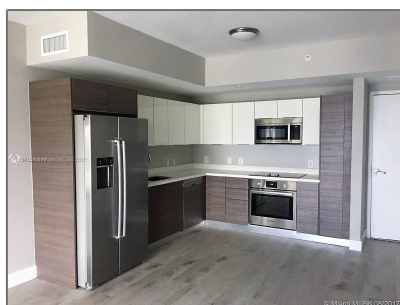

Residential Lease For Rent

940 Sqft - 1010 SW 2nd Ave # 1706, Miami,
Florida 33130

Basic

Property Type: **Residential Lease**

Listing Type: **For Rent**

Listing ID: **A11131169**

Price: **\$3,500**

Bedrooms: **2**