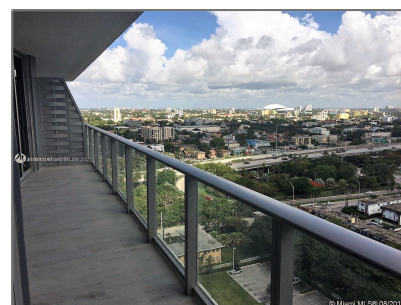

Residential Lease For Rent

940 Sqft - 1010 SW 2nd Ave # 1706, Miami,
Florida 33130

Basic

Property Type: **Residential Lease**

Listing Type: **For Rent**

Listing ID: **A11131169**

Price: **\$3,500**

Bedrooms: **2**

Zipcode: **33130**

Street: **1010 SW 2nd Ave #
1706**

Building Name: **BRICKELL TEN
CONDO**

Floor Number: **0**

Features

Swimming Pool: **Above Ground**

Pet Allowed: **Restrictions Or Possible
Restrictions**