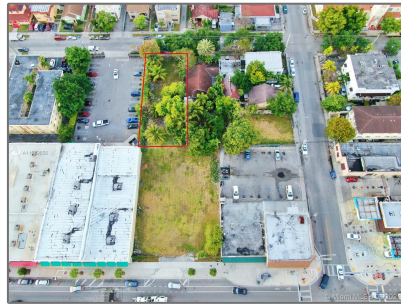

## Basic

Property Type: **Commercial Land**

Listing Type: **For Sale**

Listing ID: **A11049656**

Price: **\$2,745,000**

Lot Area: **21,500 Sqft**

## Address

Country: **US**

State: **FL**

County: **Miami-Dade County**

City: **Miami**

Zipcode: **33130**

Street: **1025 W Flagler St**

Building Name: **LAWRENCE  
ESTATE LAND CO**