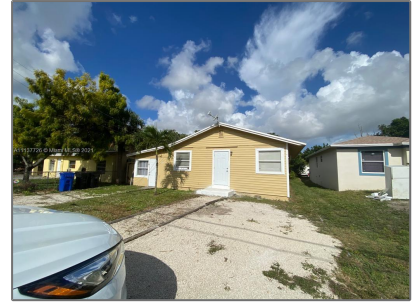

# Residential Lease For Rent

816 Sqft - 3633 SW 12th Ct # 1, Fort Lauderdale,  
Florida 33312

## Basic

Property Type: **Residential Lease**

Listing Type: **For Rent**

Listing ID: **A11137726**

Price: **\$1,500**

Bedrooms: **1**

Bathrooms: **1**

Square Footage: **816 Sqft**

## Address

Country: **US**

State: **FL**

County: **Broward County**

City: **Fort Lauderdale**

Zipcode: **33312**

Street: **3633 SW 12th Ct #  
1**

Building Name: **BRYSA PARK**