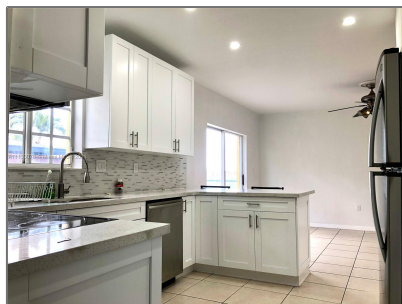

# Residential Lease For Rent

2,185 Sqft - 13649 SW 142nd Ter, Miami, Florida  
33186

## Features

✓	Heating System:	Central
✓	Cooling System:	Central Air
✓	View:	Lake
✓	Patio:	Patio, Open Porch
✓	Furnished:	Unfurnished

Street: **13649 SW 142nd  
Ter**

Building Name: **PRECIOUS HOMES  
AT TWIN LA**