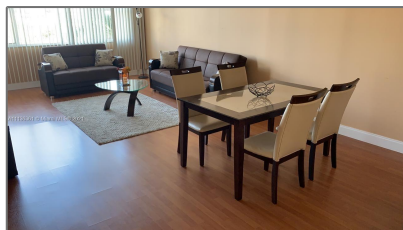

# Residential Lease For Rent

738 Sqft - 3180 S Ocean Dr # 318, Hallandale  
Beach, Florida 33009