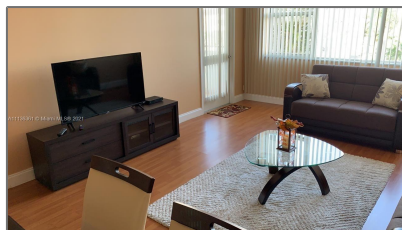

# Residential Lease For Rent

738 Sqft - 3180 S Ocean Dr # 318, Hallandale  
Beach, Florida 33009