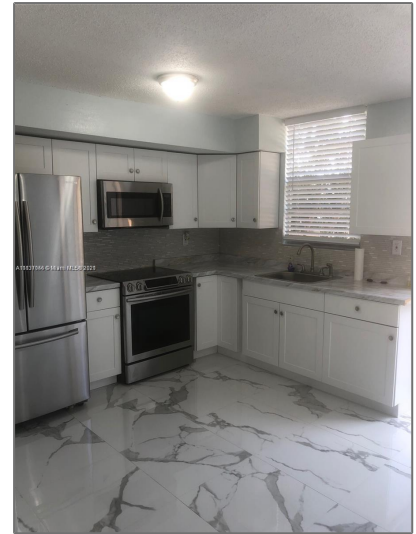

Residential For Sale

760 Sqft - 6170 SW 68th St # 21, South Miami,
Florida 33143

Basic

Property Type:	Residential
Listing Type:	For Sale
Listing ID:	A11137046
Price:	\$175,000
Bedrooms:	2
Bathrooms:	1
Square Footage:	760 Sqft
Year Built:	1974
Lot Area:	760 Sqft