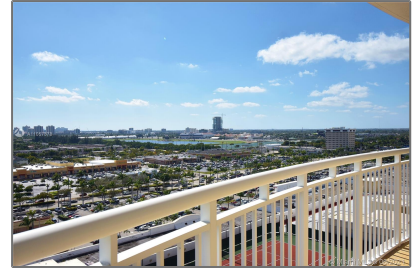

# Residential For Sale

1,425 Sqft - 1755 E Hallandale Beach # 1406E,  
Hallandale Beach, Florida 33009

## Address

|                |                                            |
|----------------|--------------------------------------------|
| Country:       | <b>US</b>                                  |
| State:         | <b>FL</b>                                  |
| County:        | <b>Broward County</b>                      |
| City:          | <b>Hallandale Beach</b>                    |
| Zipcode:       | <b>33009</b>                               |
| Street:        | <b>1755 E Hallandale<br/>Beach # 1406E</b> |
| Building Name: | <b>DUO<br/>CONDOMINIUM</b>                 |
| Floor Number:  | <b>0</b>                                   |