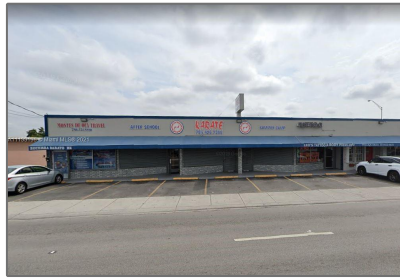

Commercial Sale For Sale

- 4133 Palm Ave, Hialeah, Florida 33012

Basic

Property Type:	Commercial Sale
Listing Type:	For Sale
Listing ID:	A11133198
Price:	\$28
Year Built:	1954
Lot Area:	16,287 Sqft

Address

Country:	US
State:	FL
County:	Miami-Dade County
City:	Hialeah
Zipcode:	33012
Street:	4133 Palm Ave
Floor Number:	0

Agent

Svetlana Costantini

📞 954-459-5268

✉️ svetlana@costantinirealty.com

✉️ igor@costantinirealty.com