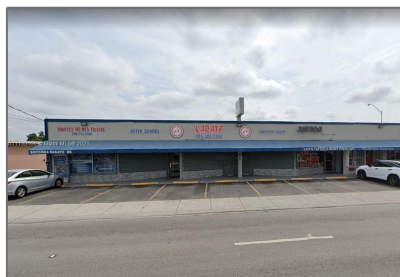

Commercial Sale For Sale

- 4133 Palm Ave, Hialeah, Florida 33012

Basic

Property Type: **Commercial Sale**

Listing Type: **For Sale**

Listing ID: **A11133166**

Price: **\$2,550**

Year Built: **1954**

Lot Area: **16,287 Sqft**

Address

Country: **US**

State: **FL**

County: **Miami-Dade County**

City: **Hialeah**

Zipcode: **33012**

Street: **4133 Palm Ave**