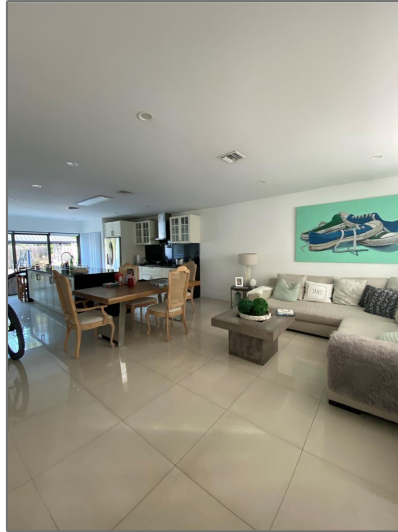

Residential Lease For Rent

1,980 Sqft - 225 W Heather Dr, Key Biscayne,
Florida 33149

Basic

Property Type: **Residential Lease**

Listing Type: **For Rent**

Listing ID: **A11134825**

Price: **\$9,500**

Bedrooms: **3**

City: **Key Biscayne**

Zipcode: **33149**

Features

- View: **Garden**
- Pet Allowed: **Restrictions Or Possible Restrictions**
- Patio: **Patio, Open Porch**
- Furnished: **Unfurnished**

Street: **225 W Heather Dr**