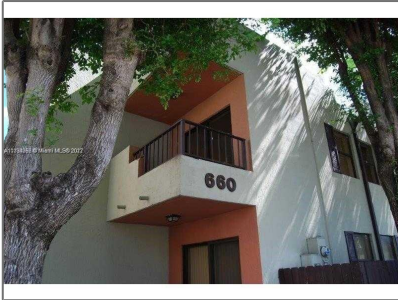

# Residential Lease For Rent

758 Sqft - 660 NW 114th Ave # 203, Sweetwater,  
Florida 33172

## Basic

Property Type:	<b>Residential Lease</b>
Listing Type:	<b>For Rent</b>
Listing ID:	<b>A11134252</b>
Price:	<b>\$2,100</b>
Bedrooms:	<b>2</b>
Bathrooms:	<b>1</b>
Half Bathrooms:	<b>1</b>
Square Footage:	<b>758 Sqft</b>
Year Built:	<b>1986</b>

## Address

Country:	<b>US</b>
State:	<b>FL</b>
County:	<b>Miami-Dade County</b>
City:	<b>Sweetwater</b>
Zipcode:	<b>33172</b>
Street:	<b>660 NW 114th Ave # 203</b>
Building Name:	<b>SOLEIL LAKE CONDO</b>
Floor Number:	<b>0</b>