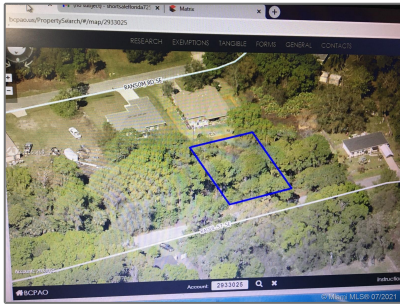

Land/boat Docks For Sale

- 1175 SE RAOUL, Palm Bay, Florida 32909

Basic

Property Type: **Land/boat Docks**

Listing Type: **For Sale**

Listing ID: **A11056469**

Price: **\$39,900**

Lot Area: **10,000 Sqft**

Address

Country: **US**

State: **FL**

County: **Brevard County**

City: **Palm Bay**

Zipcode: **32909**

Street: **1175 SE RAOUL**

Building Name: **PORT MALABAR
UNIT 16**